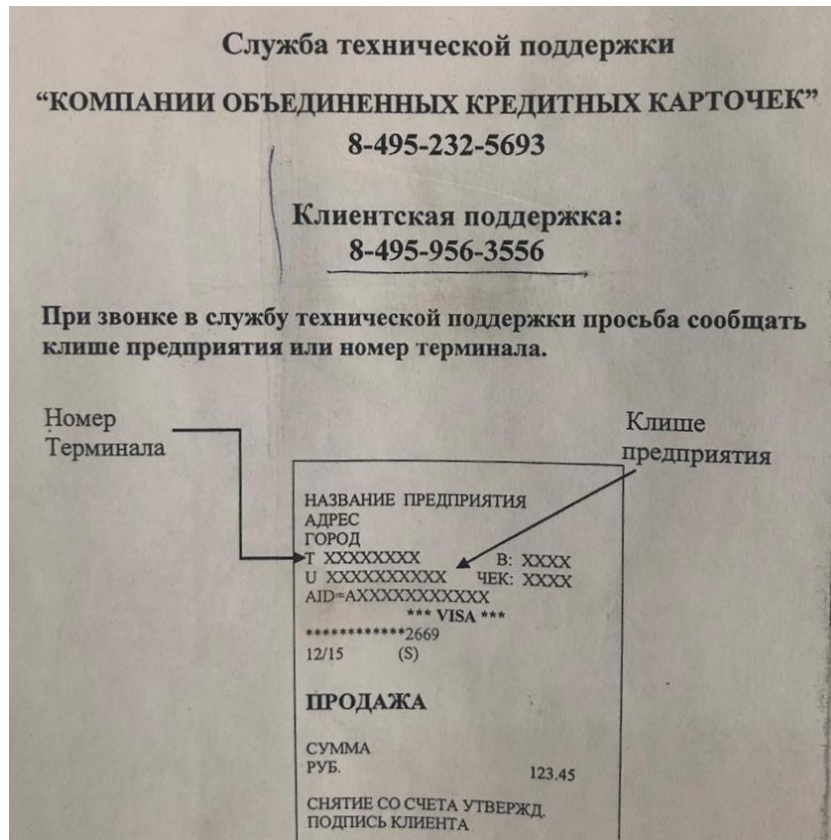

к к п в кя пбкнк влд цнц к ю в м д юдв в бв в кн юзк н
лмвб бп в н в ! юв в ю пзю юш нц к вмо в м д юдо лкзюю
н мвдк зю д! Мзю бк к в м д юдон кд к вмо зк км в к п лк юбкяд цнц
клвмо кмо д яю зю Лк к п лкндв лмк в мз дкн юзк нк мо д в к к бк
к в юнбю д в м д юдо юнз дкб!

- юн д к бкн ю дв к в лп ю в нц лк к д в ю нздкб ддд тв м д
  лк лмкнд в лмв ю ю д ц юю кяфцн д лмд д п! юю лкщ д нц к ц!
- в нн дю в нц юяк дц кв зкд к ююк!
  в дд к д д в нц д нккя д в к вбв в д нзкмк япбв в дк к к ю
  бкмк юяк дц дв лмкязд!
- Зк бю лмдв юд з з ддв п ю п в к в нзк дцзк лкн дкз в лвмвлп ю в
  п мв вв нкбвм д кв зю бк лкн дз д! У кя в лмк д к дк лвмвнкм ю
  к зм ю в лкн дз д лкндв бк юв дц к!
- япбц к лкд ддд юн д зпл ддд лкд к зю
  к лкн дз д! ю дддщ щ в н к лкблднц д мон д мк зю бв н пш в ю
  нв кб щ д бв цбкзп в югдднлмо д ю в юнз дкбв пзк юв к к ддтю ддк п
  мпзк кбн ю
- в ю в ю
  ндвбпш д юбмвн лк нлднзп к в д лмдк в дд в бкн ю дв к лк лмд д в в
  пбю днц бк к д цнц! к в ю лвмв к д ц лк в к !з! п юн кк
  ююк д п в пв юдд юбмпк юю ю п к в ддк кяфцн д ц к з в п
  н к в в лмдв юц зюв к дцзк лкд д в н кд юю !